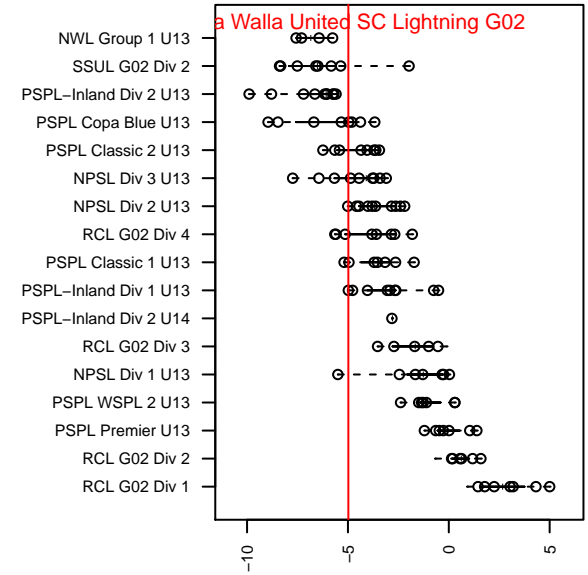

# Walla Walla United SC Lightning G02

Walla Walla United SC  
 Walla Walla, WA  
 G02 total strength=624  
 attack=0.7 defense=0.42  
 fall league = PSPL–Inland Div 1 U13  
 spr league = Spr PSPL–Inland Div 2 U13

alt names used:  
 Walla Walla United Soccer Club Lightning  
 WALLA WALLA UNITED SOCCERLIGHTNING  
 Walla Walla United Soccer Club Lightning

Venues played:  
 2015 PSPL–Inland Div 1 U13  
 2015 Blue Mtn Exchange GU12/GU13  
 2015 Spr PSPL–Inland Div 2 U13

**Walla Walla United SC Lightning G02**  
 Dots are actual minus expected GF (blue circles) and GA (red triangles).  
 Blue line is smoothed change in attack strength. Red is smoothed change in defense strength.

**attack and defense variance (black dot)  
relative to other teams  
and top 10 in region**

**attack and defense rating  
relative to others at age  
and all opponents in last 13 months**

**Performance relative to 13 month average**